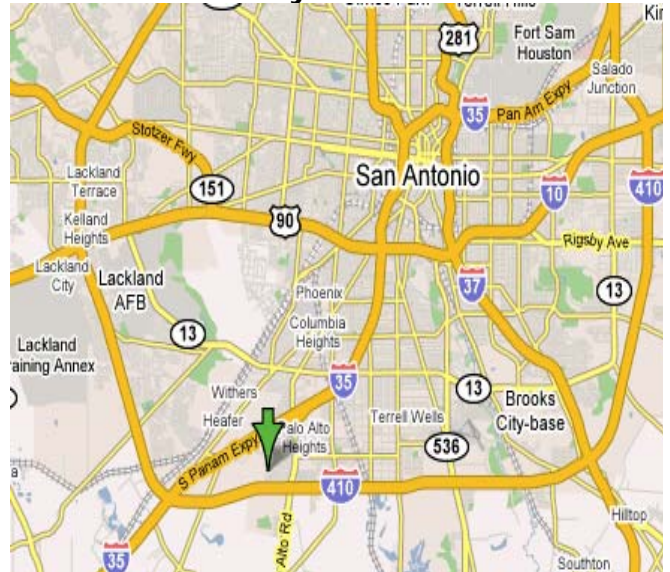

Directions to Palo Alto Subdivision

From North/Downtown San Antonio:

- Take IH-35 South (towards Laredo)
- Take exit #149 - Poteet/Highway 16 (**RIGHT** exit)
- Turn Left at the first traffic light onto Hwy. 16
- Turn Right on West Villaret Road (3rd stoplight)
- Turn Left on Palo Alto Road (at dead end)
- Turn Right on Aragon Drive
- Turn Right on Algo Dulce Drive
- Turn Right on Maria Isabel Street
- Turn Left at Coconino
- Continue Straight and follow the parking signs

From Northcentral San Antonio:

- Take 281 S (towards Corpus Christi)
- Merge onto I-35 S toward Laredo
- Take exit #149 - Poteet/Highway 16 (**RIGHT** exit)
- Turn Left at the first traffic light onto Hwy. 16
- Turn Right on West Villaret Road (3rd stoplight)
- Turn Left on Palo Alto Road (at dead end)
- Turn Right on Aragon Drive
- Turn Right on Algo Dulce
- Turn Right on Maria Isabel Street
- Turn Left at Coconino
- Continue Straight and follow the parking signs

From Northwest San Antonio

- Head south onto Highway 151 to Loop 410
- Take Ramp to Loop 410 (heading south)
- At exit 49, take Ramp onto Highway 16
- Turn Left (North) onto Highway 16
(go under Loop 410) heading straight towards SPUR 422
- Turn Left onto West Villaret Road
- Turn Left onto Palo Alto Rd (at dead end)
- Turn Right onto Aragon Dr
- Turn Right onto Algo Dulce Dr
- Turn Right on Maria Isabel Street
- Turn Left at Coconino
- Continue Straight and follow the parking signs

NOTES:

As a courtesy to the community do not block driveways or mailboxes.

Weather and Work Status Updates

For more information on weather and work status please call 223-5203 X184

City View:

Close up:

**For more assistance,
please call 210-223-5203
(Tuesday – Thursday)**